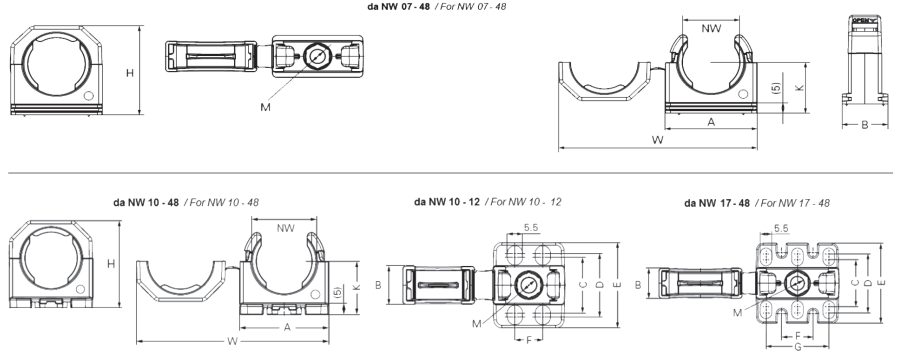

Fissatubi Conduit-clips

Raccordi tipo / Fittings type

Fissatubi